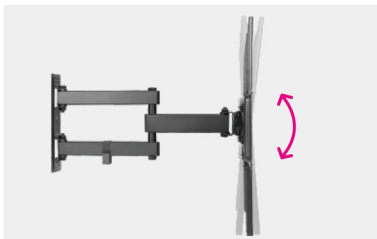

SH 70P

Swivel Led/curved TV Wall Mount

Suitable for most 37" -70" Screen

New Design,
New Experience

Screen Size
37" ~ 70"

VESA Compatible
75x75 100x100 100x150 100x200
150x100 150x150 200x100 200x200
300x200 300x300 400x200
400x300 400x400 600x400

Weight Capacity
35kg/77lbs

Profile to Wall
**71-431mm/
2.8"-17"**

Tilt Range
+10° - -15°

Swivel Range
+90° - -90°

Screen Level
+3° - -3°

Direction Indicator

Cable Management

Curved TV

Tool-less Tilting
reduces annoying glare and reflections.

Level Adjustment
ensures perfect positioning.

Cable Management
keeps cables organized and protected.

Jordan, Amman, Al-Waha Circle

065510308

www.al-ruwwad.com