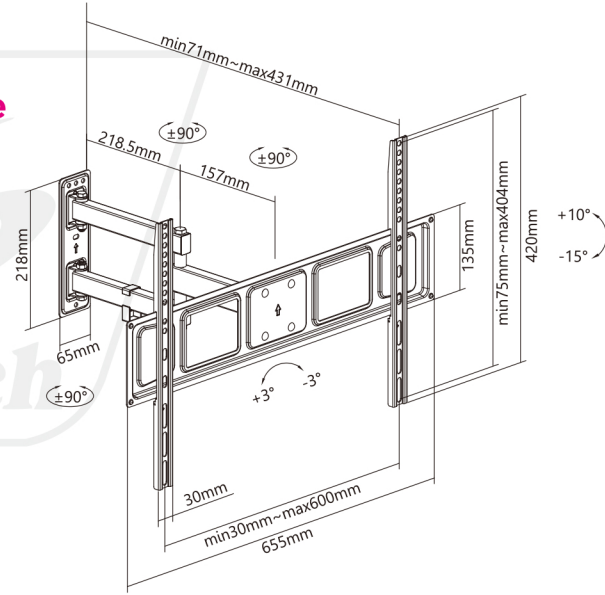

SH 70P

Swivel Led/curved TV Wall Mount

Suitable for most 37" -70" Screen

New Design,
New Experience

Screen Size
37" ~ 70"

VESA Compatible
75x75 100x100 100x150 100x200
150x100 150x150 200x100 200x200
300x200 300x300 400x200
400x300 400x400 600x400

Weight Capacity
35kg/77lbs

Profile to Wall
**71-431mm/
2.8"-17"**

Tilt Range
+10° - -15°

Swivel Range
+90° - -90°

Screen Level
+3° - -3°

Direction Indicator

Cable Management

Curved TV

Tool-less Tilting
reduces annoying glare and reflections.

Level Adjustment
ensures perfect positioning.

Cable Management
keeps cables organized and protected.

Jordan, Amman, Al-Waha Circle

065510308

www.al-ruwwad.com