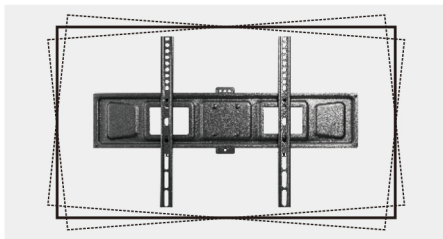

SH 70P

Swivel Led/curved TV Wall Mount

Suitable for most 37" -70" Screen

New Design,
New Experience

Screen Size
37" ~ 70"

VESA Compatible
75x75 100x100 100x150 100x200
150x100 150x150 200x100 200x200
300x200 300x300 400x200
400x300 400x400 600x400

Weight Capacity
35kg/77lbs

Profile to Wall
**71-431mm/
2.8"-17"**

Tilt Range
+10° - -15°

Swivel Range
+90° - -90°

Screen Level
+3° - -3°

Direction Indicator

Cable Management

Curved TV

Tool-less Tilting
reduces annoying glare and reflections.

Level Adjustment
ensures perfect positioning.

Cable Management
keeps cables organized and protected.

Jordan, Amman, Al-Waha Circle

065510308

www.al-ruwwad.com