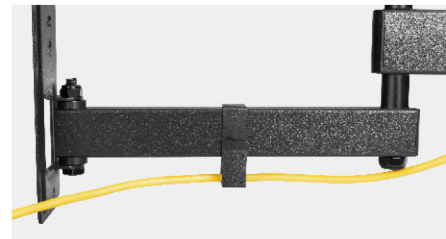

SH 70P

Swivel Led/curved TV Wall Mount

Suitable for most 37" -70" Screen

New Design,
New Experience

Screen Size
37" ~ 70"

VESA Compatible
75x75 100x100 100x150 100x200
150x100 150x150 200x100 200x200
300x200 300x300 400x200
400x300 400x400 600x400

Weight Capacity
35kg/77lbs

Profile to Wall
**71-431mm/
2.8"-17"**

Tilt Range
+10° - -15°

Swivel Range
+90° - -90°

Screen Level
+3° - -3°

Direction Indicator

Cable Management

Curved TV

Tool-less Tilting
reduces annoying glare and reflections.

Level Adjustment
ensures perfect positioning.

Cable Management
keeps cables organized and protected.

Jordan, Amman, Al-Waha Circle

065510308

www.al-ruwwad.com